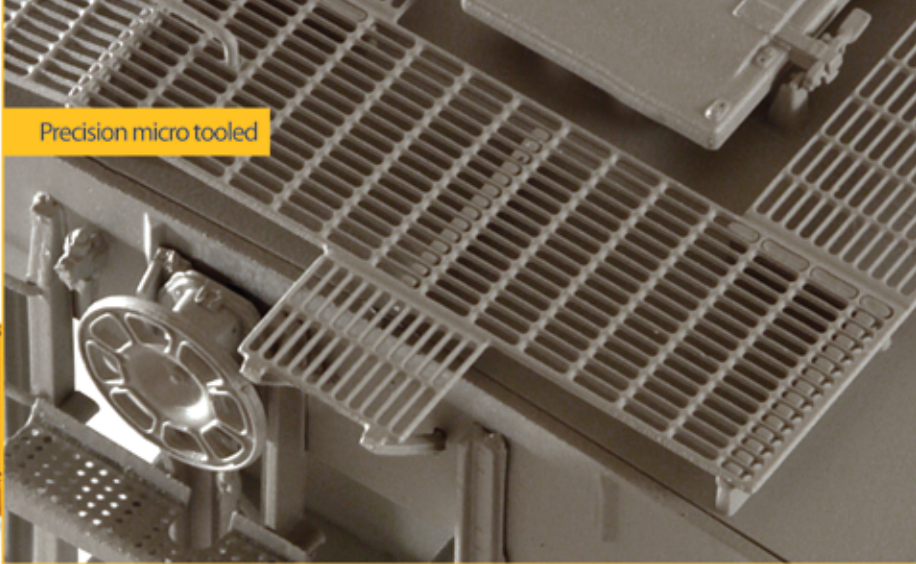

BKTY (EP-80175) | \$36.95

CNW (EP-80177)

In stock now!

Contact your local dealer,
or visit ExactRail.com to order

SOO (EP-80170) | \$36.95

SCOULAR (EP-80178) | \$36.95

Precision micro tooled

ExactRail's Fleet of PS 4427 Covered Hoppers

Graced with colorful paint schemes, America's 4427's carried numerous dry goods and commodities such as grain, corn, wheat and flour all throughout North America.

Distinguish your layout with a fleet of your own.

60's Billboard Style Placards

THE COLLECTION

Separately applied placards

PS-2CD 4427 Covered Hopper

HO SCALE • *Platinum*® \$36.95 MSRP

TLDX (EP-80180)

Available in more than 15 paint schemes

Bartlett, CNW, EL, LV, B&M, ATSF, SOO and more at ExactRail.com