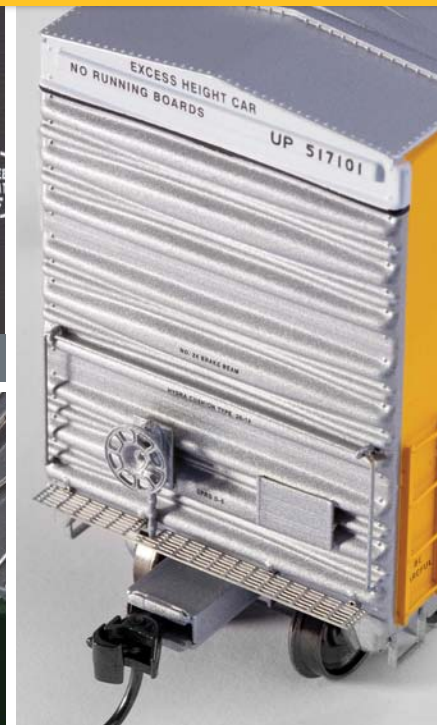

Follow us:

EXACTRAIL[®]

The Next Generation of Model Railroading

See what's new
at ExactRail.com

PS 50' Waffle Box Car **HO SCALE** *Signature*

Gunderson Wood Chip Gondola **HO SCALE** *Platinum*

PC&F 6033 cu. ft. Hy-Cube Box Car **HO SCALE** *EVOLUTION*

FMC 4000 Gondola **HO SCALE** *Express*

72' Deck Plate Girder Bridge **HO SCALE** *EVOLUTION*

Greenville 60' Box Car **HO SCALE** *Platinum*

Trinity TRINCool 64' Reefer **HO SCALE** *Platinum*

Greenville 65' Mill Gondola **HO SCALE** *Platinum*

*It's all about
the details...*

Magor 4750 Covered Hopper **HO SCALE** *Platinum*

FMC 5277 Combo Door Box Car **HO SCALE** *EVOLUTION*

PS-2CD 4427 Covered Hopper **N SCALE** *N SERIES*

EXACTRAIL[®]
The Next Generation of Model Railroading